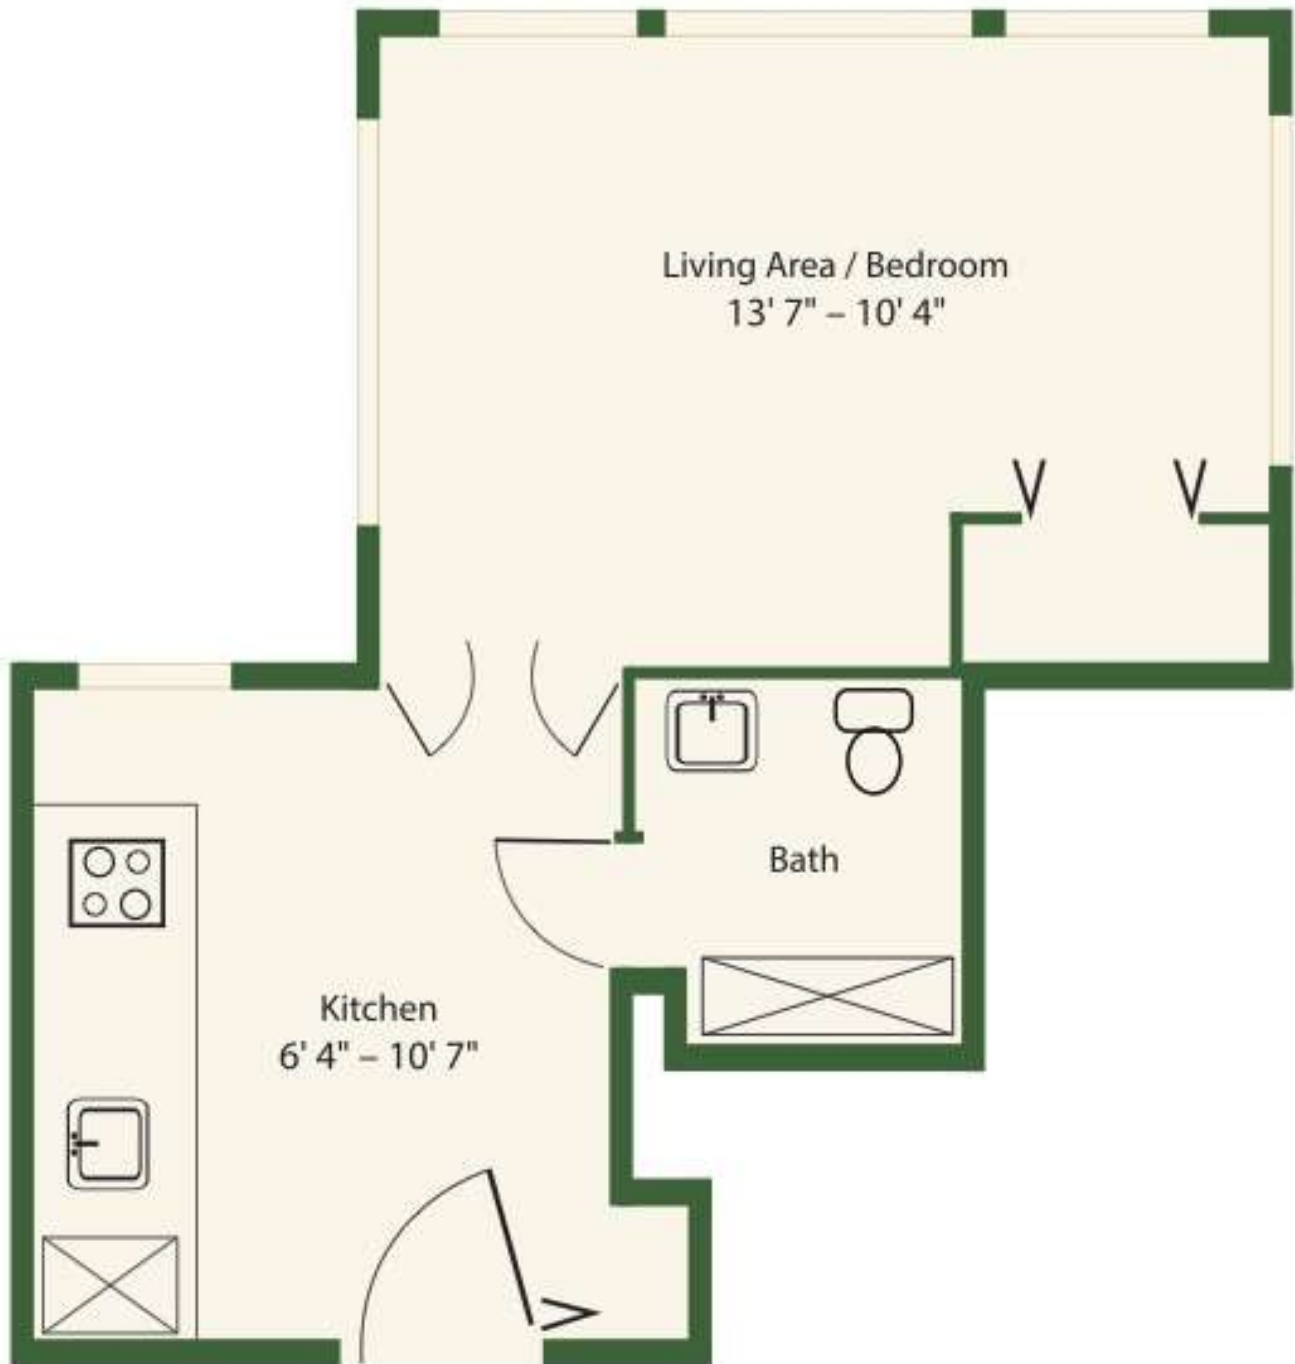

*Saranac Village
at Will Rogers*

**1 Bedroom
494 Sq. Ft.**

Square footage is approximate.

*Saranac Village
at Will Rogers*

**2 Bedroom
685 Sq. Ft.**

Square footage is approximate.

*Saranac Village
at Will Rogers*

Studio
224 Sq. Ft.

Square footage is approximate.

*Saranac Village
at Will Rogers*

Studio
306 Sq. Ft.

Square footage is approximate.